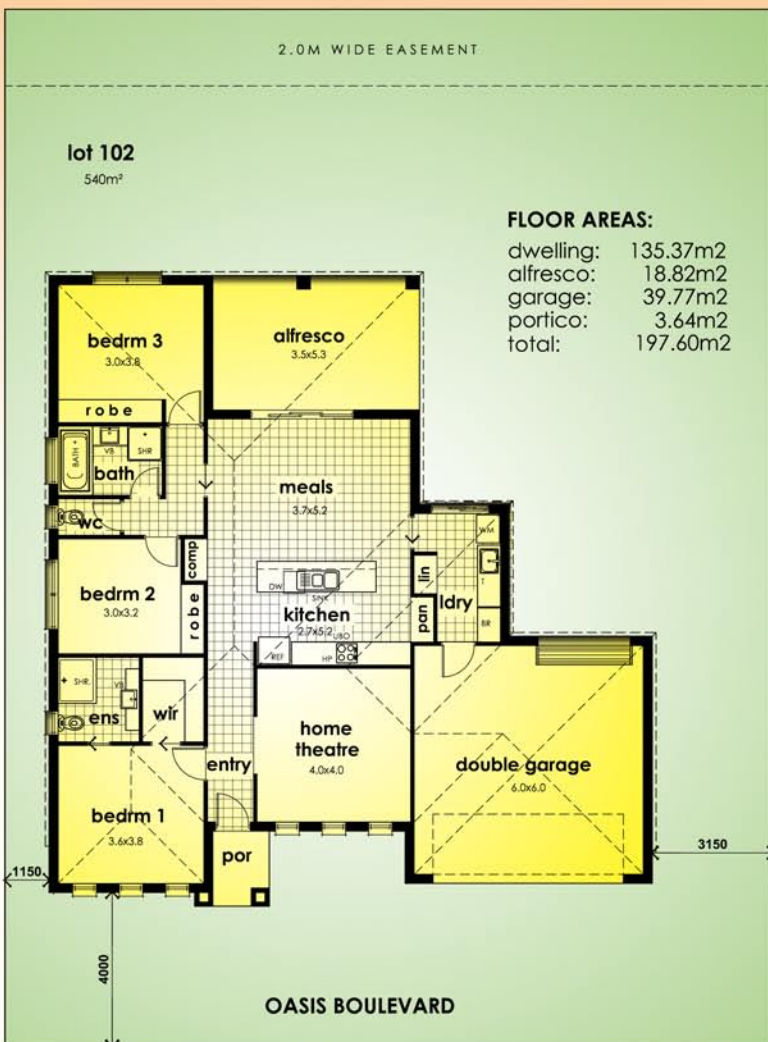

Proposed Dwelling

Torquay

House & Land
Package
\$264,500

Images for illustrative purposes only

For a full list of inclusions call or visit our selections centre at 422 San Mateo Avenue, Mildura