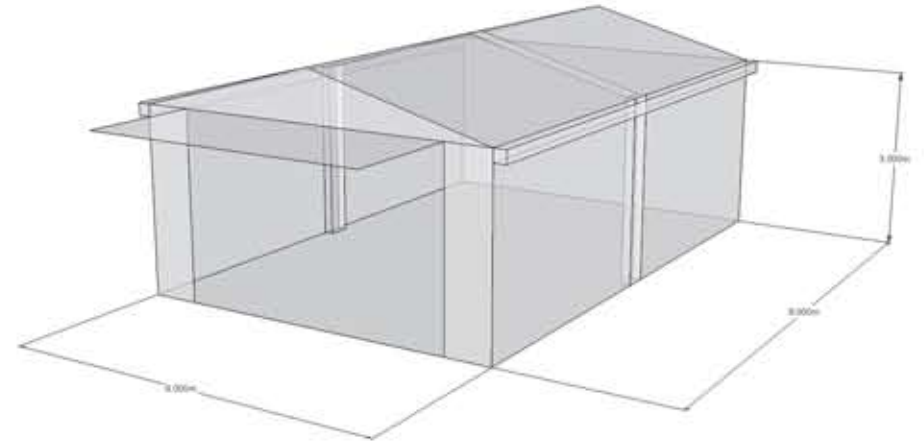

Range of Residential
& Industrial Sheds

Any size shed available,
from 6.0m x 6.0m to large
commercial and industrial
sheds

Call now for a
free no
obligation
quote