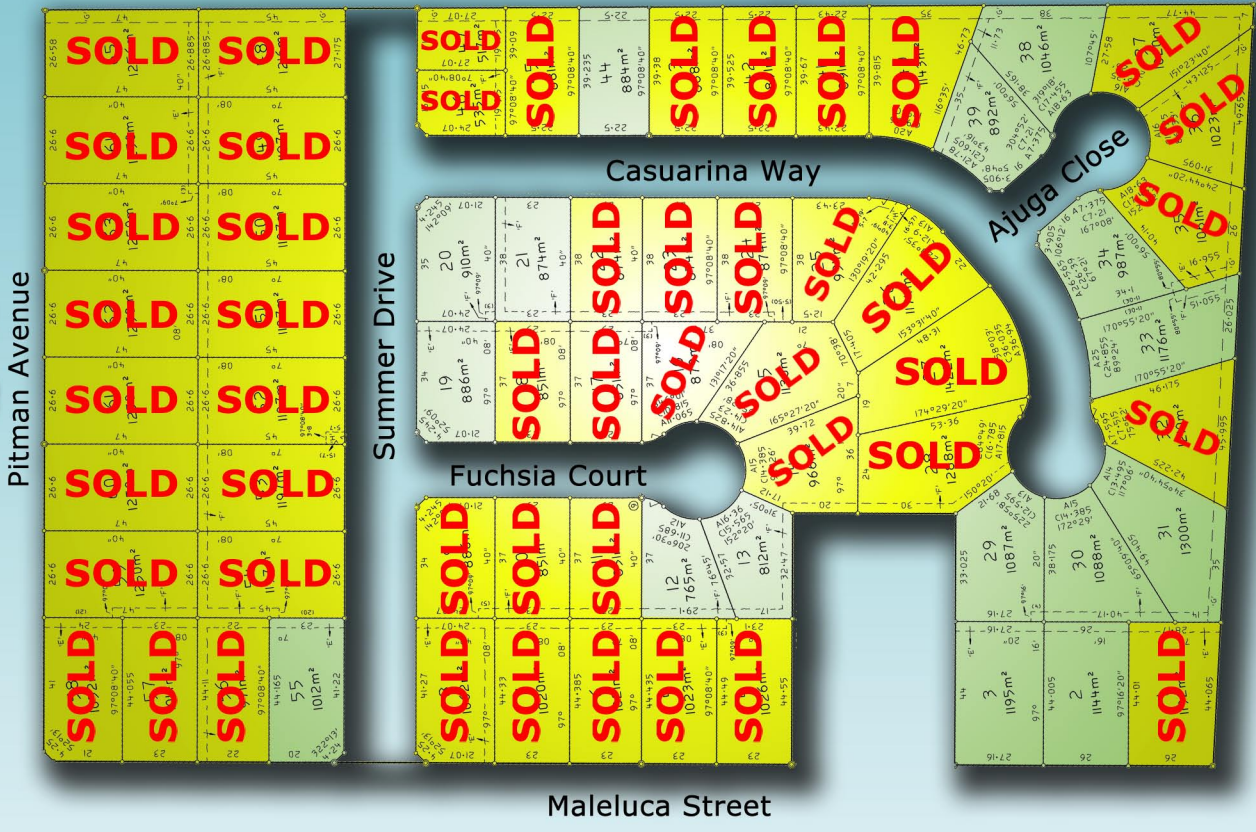

MELALUCA HEIGHTS

James
Harwood Homes
Trendvil Building Group

CALL
5021 1806

www.jamesharwoodhomes.com.au MOBILE: 0417562695

**House
& Land
Package
Available
Now!**

first national
REAL ESTATE | Collie & Tierney

Trevor Rogers
Property Consultant

MOBILE 0409 506 377
Direct (03) 5023 9909
Fax (03) 5021 1213

trevor@collieandtierney.com.au

LOT NO	SIZE	PRICE
2	1144	\$73,000
3	1195	\$73,000
12	910	\$73,000
13	812	\$73,000
16	879	\$73,000
19	886	\$79,000
20	910	\$79,000
21	874	\$79,000
25	934	\$73,000
29	1087	\$75,000
30	1088	\$75,000
31	1300	\$75,000
33	1176	\$75,000
34	987	\$69,000
38	1046	\$79,000
44	884	\$79,000
55	1012	\$58,500