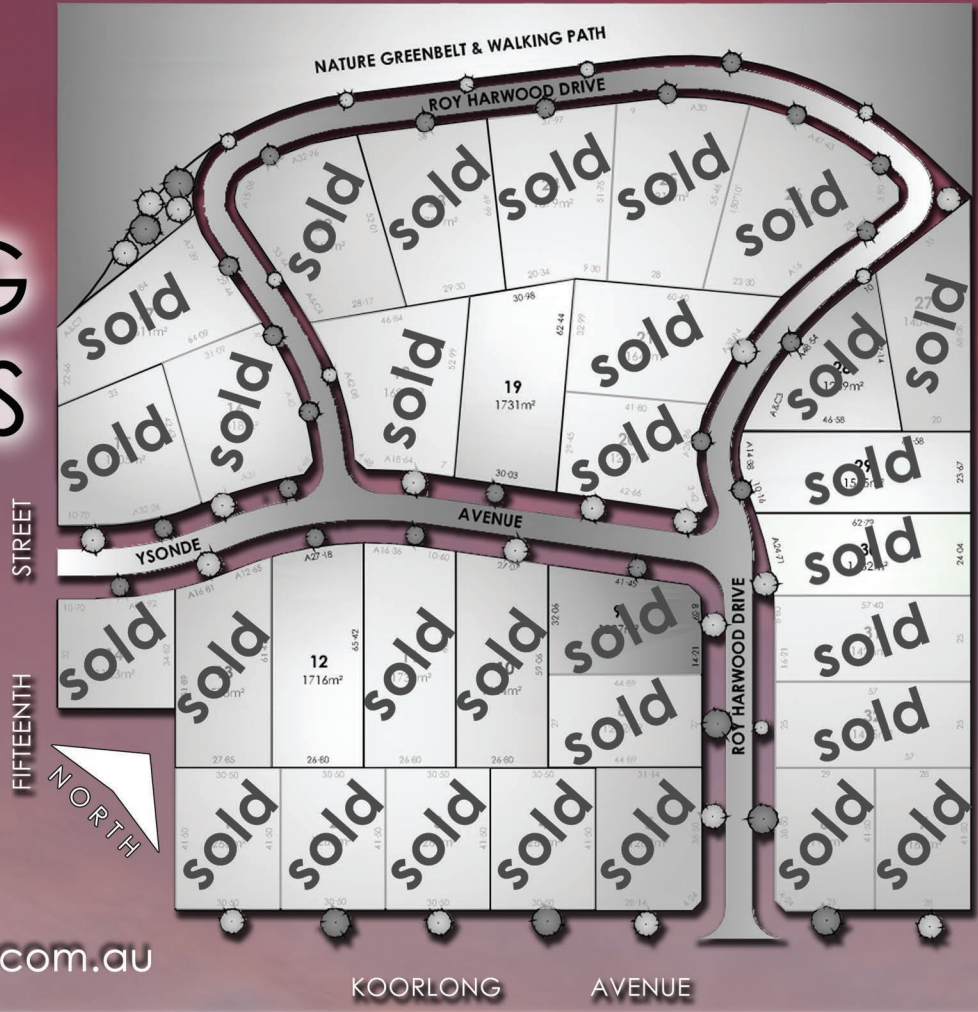

LAST CHANCE TO LIVE IN THIS PRIME LOCATION

ONLY
2 LOTS
REMAINING
DON'T MISS
OUT!

CALL
5021 1806
MOBILE: 0417562695

www.jamesharwoodhomes.com.au

Located
between
Fourteenth St &
Fifteenth St
Koorlong Avenue
Irymple